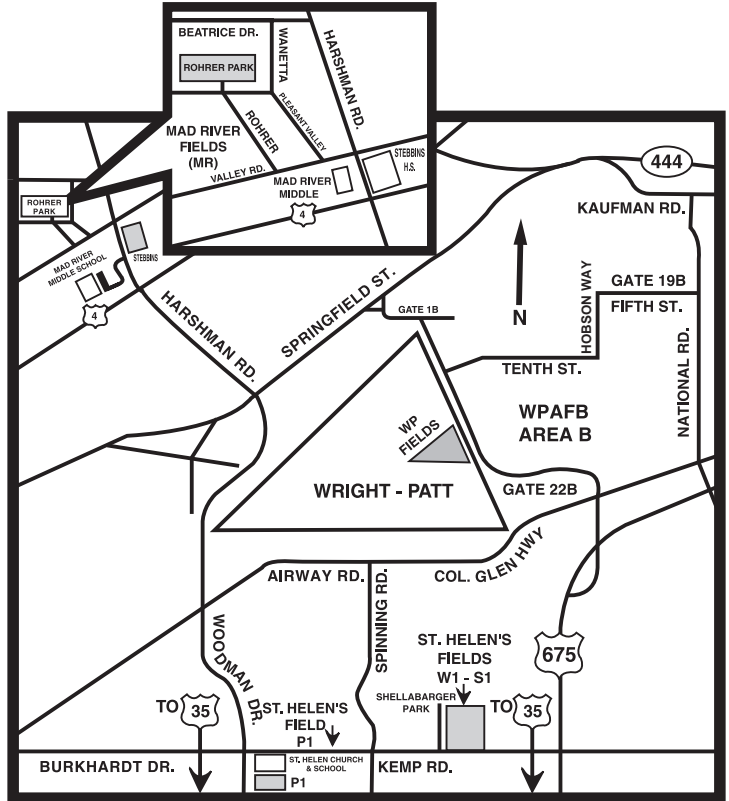

# ST ALBERT THE GREAT

3033 FAR HILLS AVE. DAYTON, OH 45429

# MAD RIVER, ST. HELEN & WRIGHT PATT

STH - P1 - 5086 BURKHARDT RD. DAYTON, OH 45431  
 STH - S1/W1 - 5901 BURKHARDT RD. DAYTON, OH 45431  
 MAD RIVER FIELDS - 590 ROHRER BLVD. DAYTON, OH 45404  
 WPAFB FIELDS - GATE 19B Off NATIONAL RD.

ENON FIELDS - INDIAN VALLEY SCHOOL  
 510 ENON XENIA PIKE ENON, OH 45323

OLR FIELDS - 1509 VALLEY ST. DAYTON, OH 45404  
 (BEHIND ST ADALBERT CHURCH)