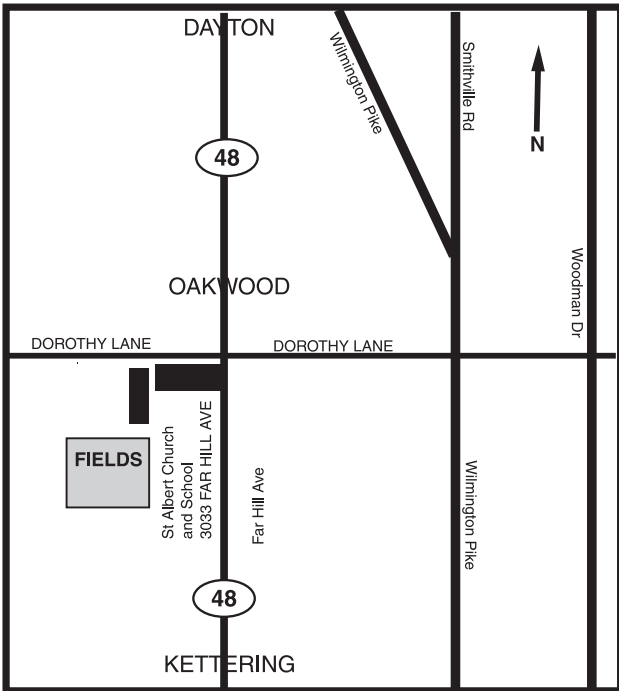

# ST ALBERT THE GREAT

3033 FAR HILLS AVE. DAYTON, OH 45429

# MAD RIVER, ST. HELEN & WRIGHT PATT

STH - P1 - 5086 BURKHARDT RD. DAYTON, OH 45431  
 STH - S1/W1 - 5901 BURKHARDT RD. DAYTON, OH 45431  
 MAD RIVER FIELDS - 590 ROHRER BLVD. DAYTON, OH 45404  
 WPAFB FIELDS - GATE 19B Off NATIONAL RD.

ENON FIELDS - INDIAN VALLEY SCHOOL  
 510 ENON XENIA PIKE ENON, OH 45323

OLR FIELDS - 1509 VALLEY ST. DAYTON, OH 45404  
 (BEHIND ST ADALBERT CHURCH)