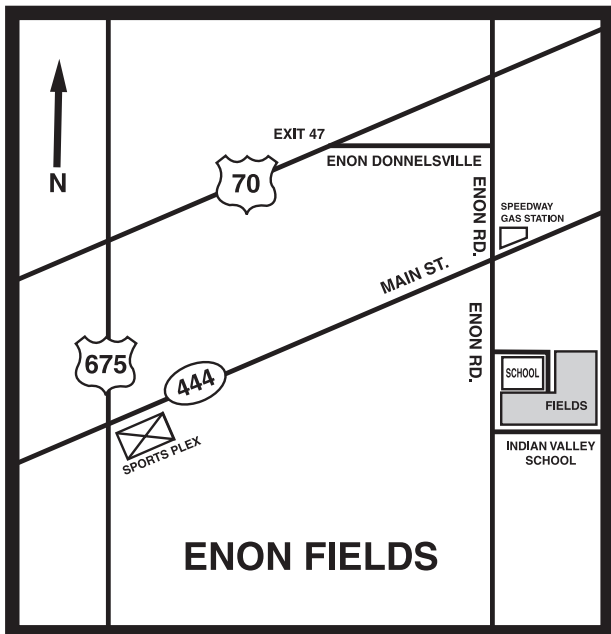

# ST ALBERT THE GREAT

3033 FAR HILLS AVE. DAYTON, OH 45429

# MAD RIVER, ST. HELEN & WRIGHT PATT

STH - P1 - 5086 BURKHARDT RD. DAYTON, OH 45431  
 STH - S1/W1 - 5901 BURKHARDT RD. DAYTON, OH 45431  
 MAD RIVER FIELDS - 590 ROHRER BLVD. DAYTON, OH 45404  
 WPAFB FIELDS - GATE 19B Off NATIONAL RD.

ENON FIELDS - INDIAN VALLEY SCHOOL  
 510 ENON XENIA PIKE ENON, OH 45323

OLR FIELDS - 1509 VALLEY ST. DAYTON, OH 45404  
 (BEHIND ST ADALBERT CHURCH)