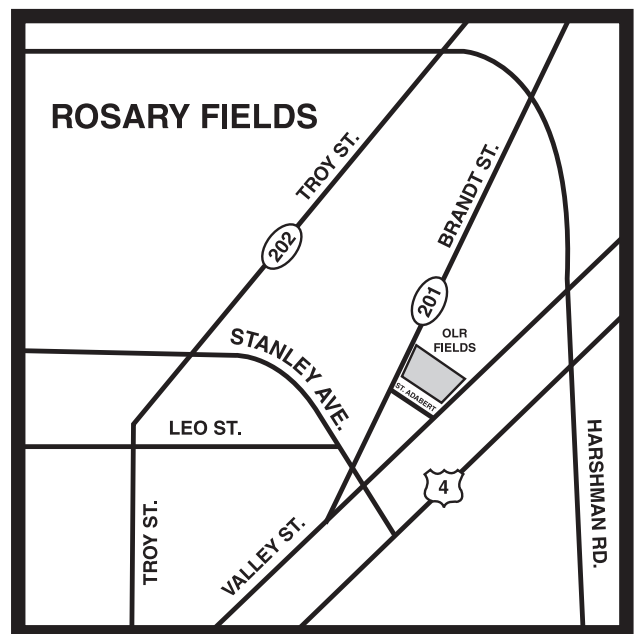

# ST ALBERT THE GREAT

3033 FAR HILLS AVE. DAYTON, OH 45429

# MAD RIVER, ST. HELEN & WRIGHT PATT

STH - P1 - 5086 BURKHARDT RD. DAYTON, OH 45431  
 STH - S1/W1 - 5901 BURKHARDT RD. DAYTON, OH 45431  
 MAD RIVER FIELDS - 590 ROHRER BLVD. DAYTON, OH 45404  
 WPAFB FIELDS - GATE 19B Off NATIONAL RD.

ENON FIELDS - INDIAN VALLEY SCHOOL  
 510 ENON XENIA PIKE ENON, OH 45323

OLR FIELDS - 1509 VALLEY ST. DAYTON, OH 45404  
 (BEHIND ST ADALBERT CHURCH)